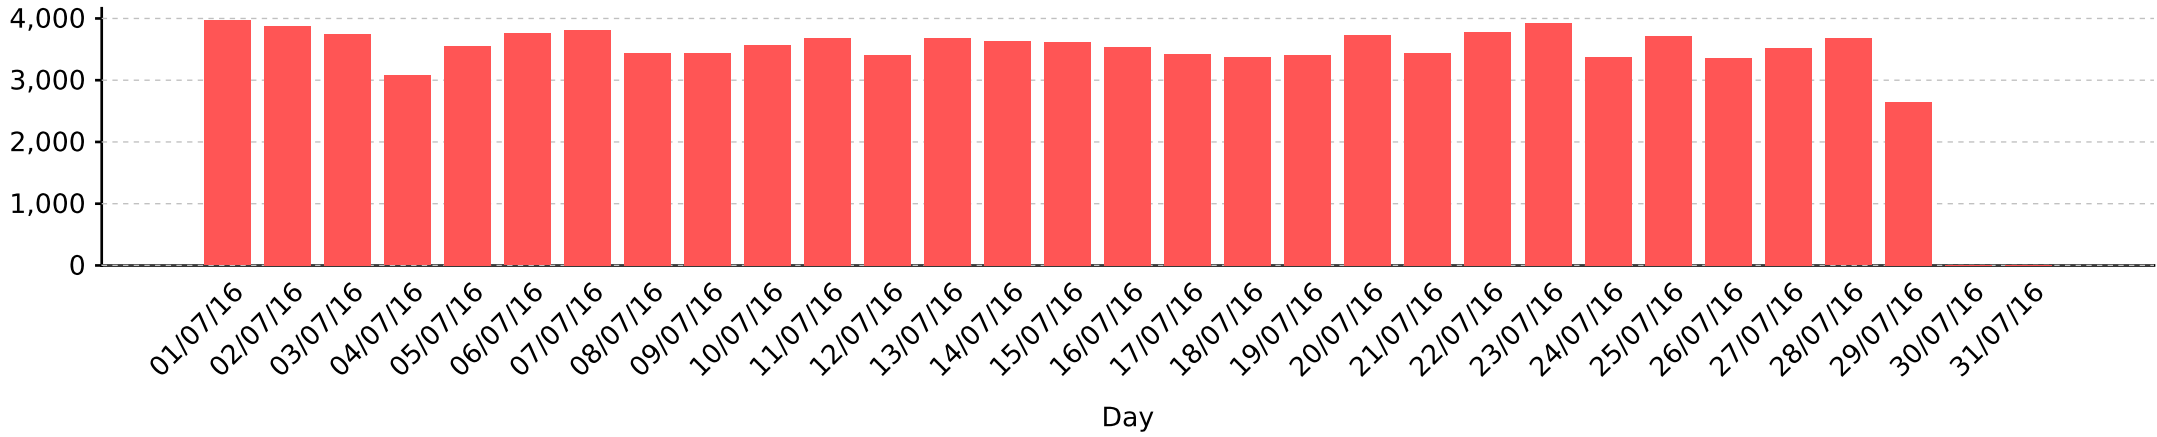

**A46 Bath Rd vehicles over speed limit  
July 2016**

Site:	Rodborough Parish Council	Access point:	A46 Bath Rd
Day of month	Frequency		
01/07/2016	3,967		
02/07/2016	3,882		
03/07/2016	3,747		
04/07/2016	3,076		
05/07/2016	3,551		
06/07/2016	3,756		
07/07/2016	3,809		
08/07/2016	3,441		
09/07/2016	3,443		
10/07/2016	3,569		
11/07/2016	3,677		
12/07/2016	3,411		
13/07/2016	3,679		
14/07/2016	3,636		

Site: Rodborough Parish Council

Access point:

A46 Bath Rd

Day of month	Frequency
15/07/2016	3,624
16/07/2016	3,534
17/07/2016	3,423
18/07/2016	3,369
19/07/2016	3,407
20/07/2016	3,729
21/07/2016	3,439
22/07/2016	3,787
23/07/2016	3,932
24/07/2016	3,375
25/07/2016	3,722
26/07/2016	3,360
27/07/2016	3,521
28/07/2016	3,675
29/07/2016	2,648
30/07/2016	0
31/07/2016	0