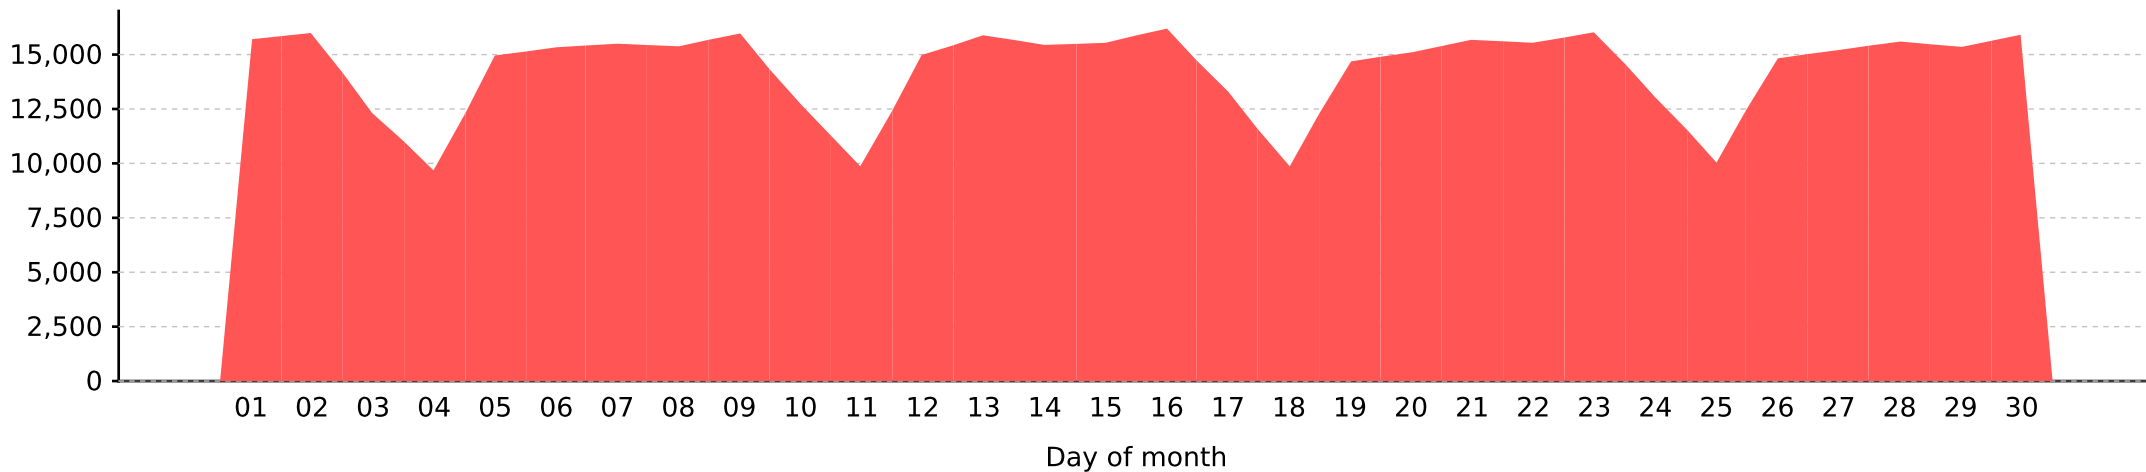

**Rodborough Parish Council traffic for September 2016**

**Total traffic: 431588**

| Day of month | Frequency |
|--------------|-----------|
| 01           | 15,706    |
| 02           | 15,990    |
| 03           | 12,314    |
| 04           | 9,681     |
| 05           | 14,958    |
| 06           | 15,333    |
| 07           | 15,499    |
| 08           | 15,379    |
| 09           | 15,970    |
| 10           | 12,680    |
| 11           | 9,871     |
| 12           | 14,979    |
| 13           | 15,885    |

| Day of month | Frequency |
|--------------|-----------|
| 14           | 15,444    |
| 15           | 15,540    |
| 16           | 16,193    |
| 17           | 13,289    |
| 18           | 9,865     |
| 19           | 14,686    |
| 20           | 15,108    |
| 21           | 15,677    |
| 22           | 15,542    |
| 23           | 16,025    |
| 24           | 13,038    |
| 25           | 10,038    |
| 26           | 14,826    |
| 27           | 15,212    |
| 28           | 15,598    |
| 29           | 15,353    |
| 30           | 15,909    |